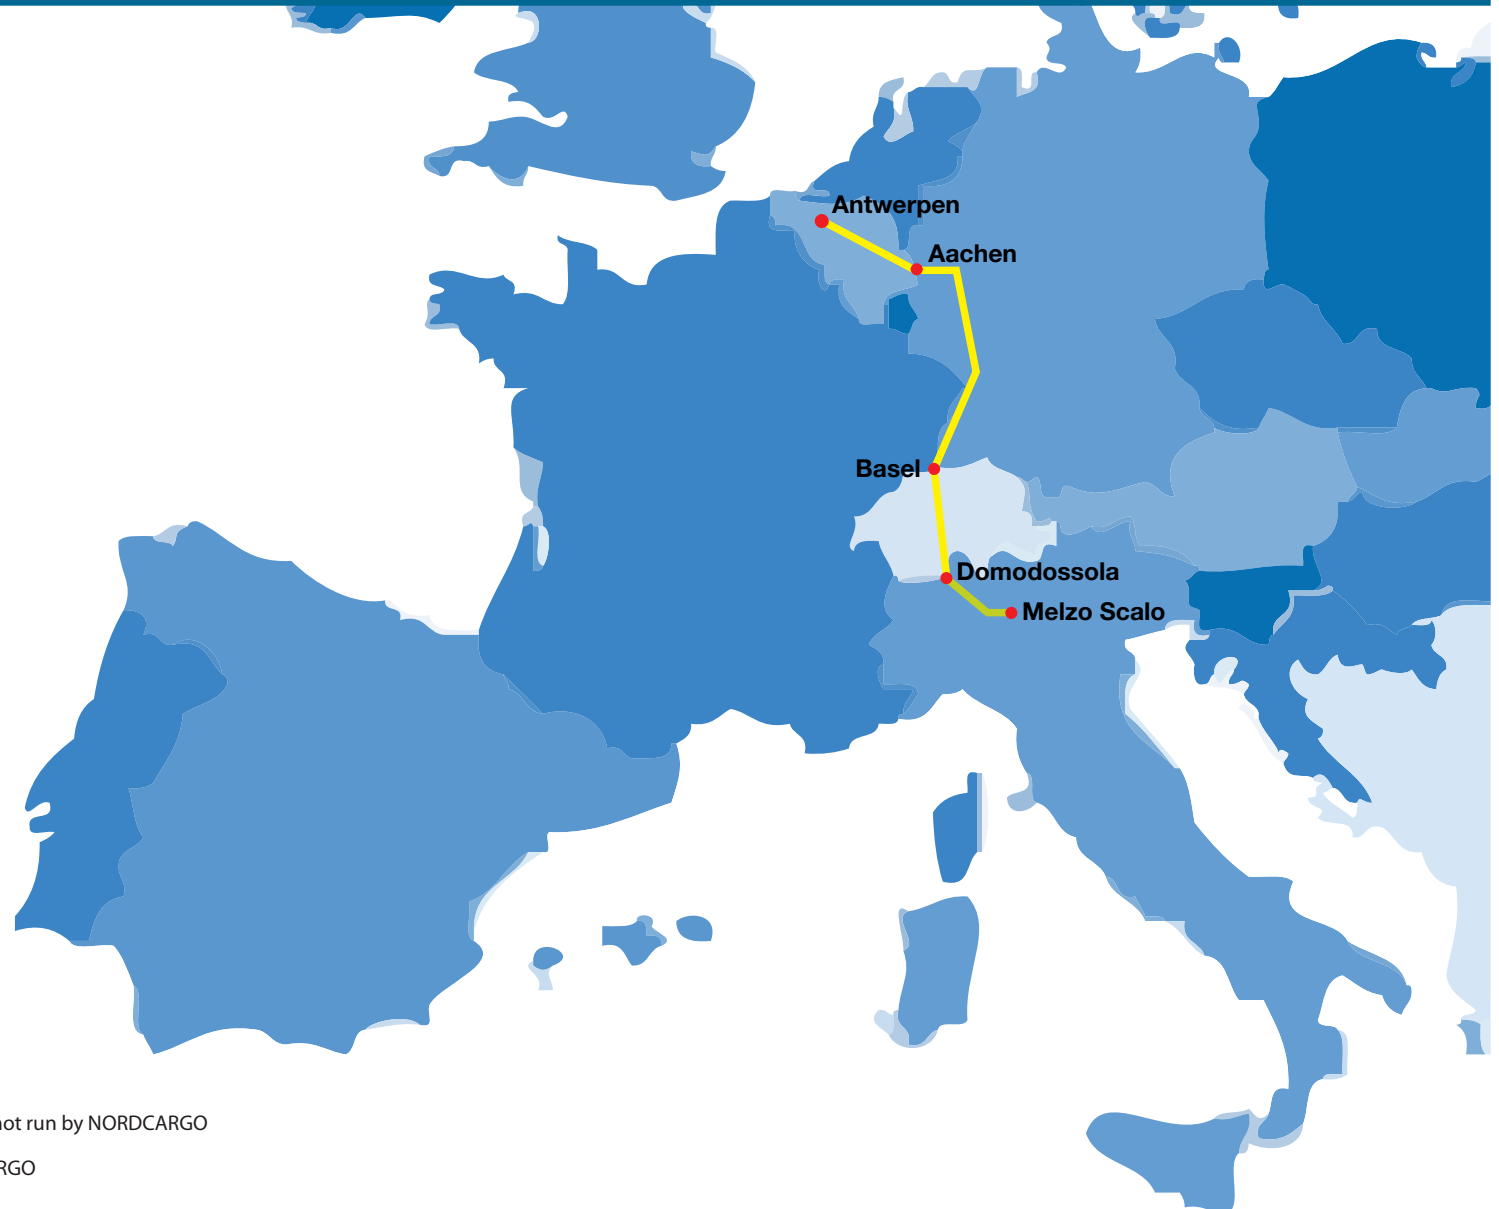

ANTWERPEN - MELZO

Km: 1.167

Trains/week: 4

Transport mode: combined

Freight: containers,
swap bodies,
road semi-trailers

-  NORDCARGO production
-  Traffic contract managed by NORDCARGO but production not run by NORDCARGO
-  Production and contract management not run by NORDCARGO