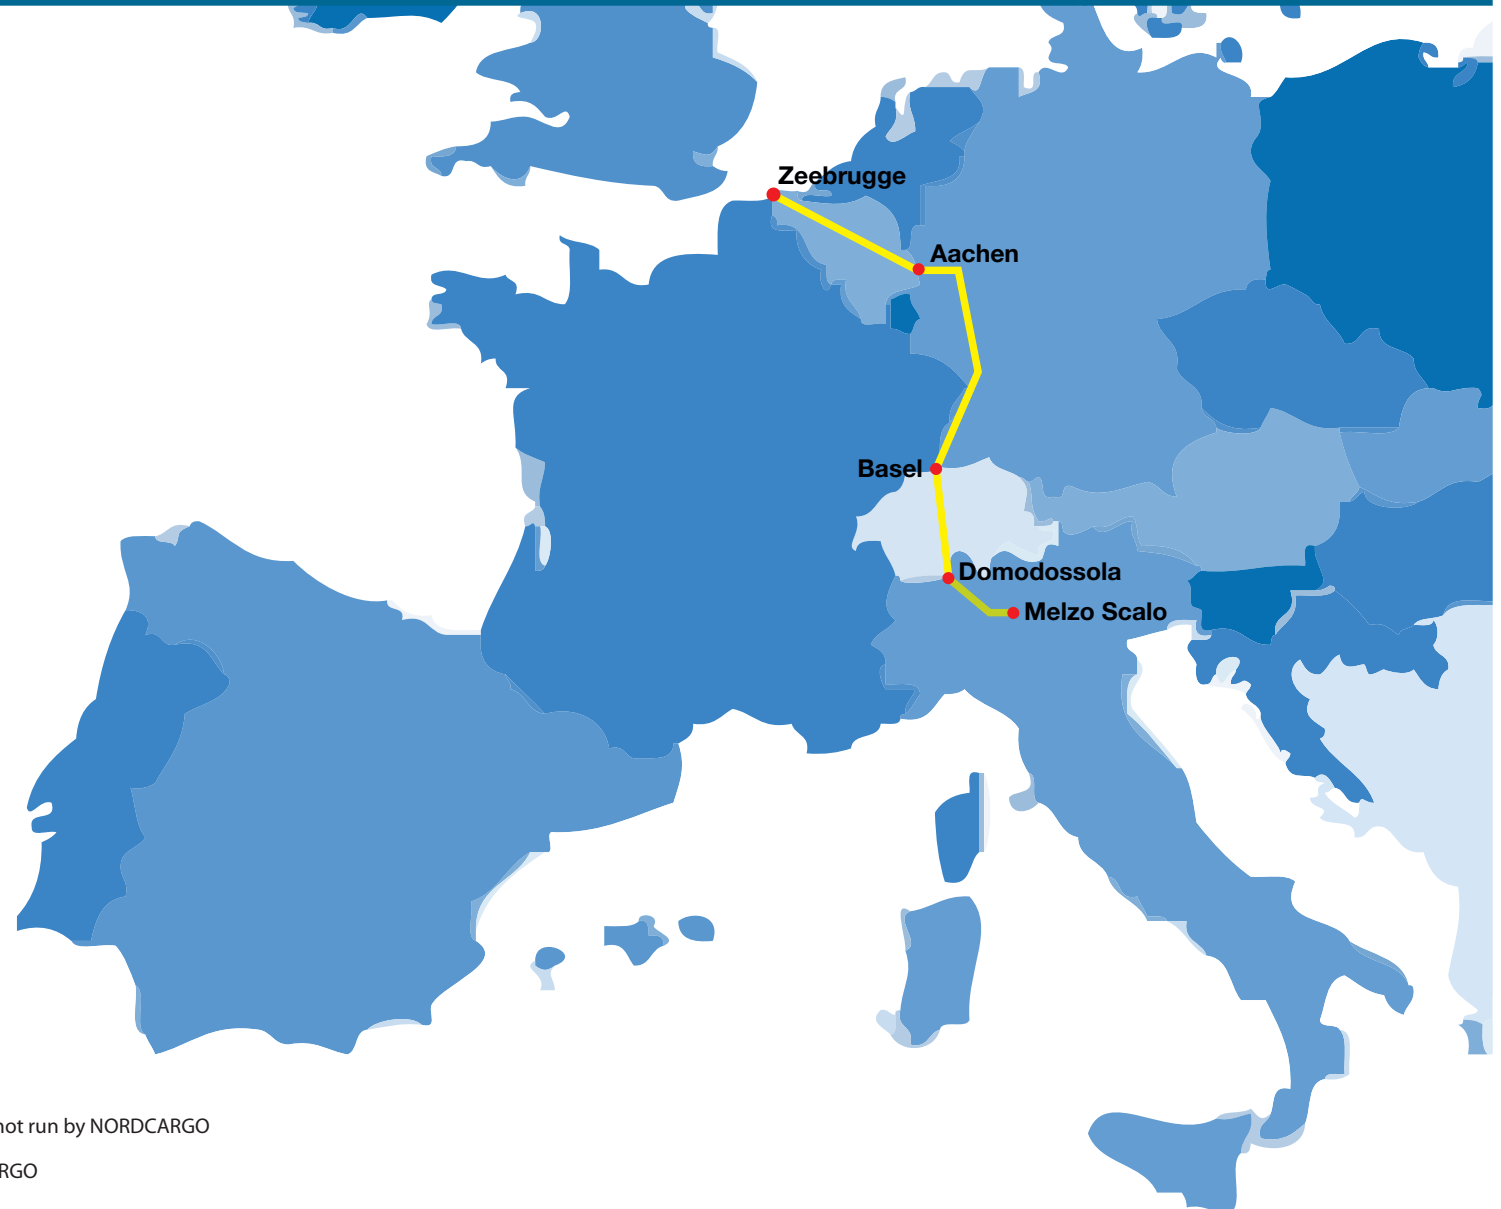

ZEEBRUGGE - MELZO

Km: 1.250

Trains/week: 4

Transport mode: combined

Freight: containers,
swap bodies,
road semi-trailers

 NORDCARGO production

 Traffic contract managed by NORDCARGO but production not run by NORDCARGO